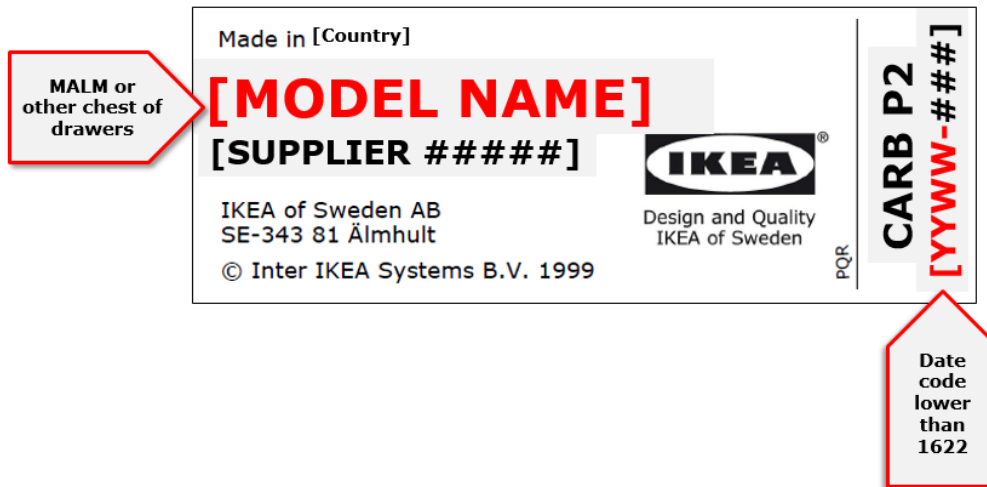

IKEA Chests of Drawers/Dressers

IKEA chests and dressers subject to the June 28, 2016 recall were manufactured and sold through June 2016. To determine whether your unit is subject to the recall, check the product label on the inside of the top or side frame of the unit for a date code lower than “1622”:

Product Label:

Chest and dresser models subject to the recall include, among others, the following models:

FAMILY NAME	MODEL
ALESUND	4-drawers
ALVESTA	5-drawers
ANEBODA	3-drawers, 5-drawers
ANGUS	chest of drawers
ÄNES	4-drawers
ARUP	4-drawers, 6-drawers
ASKEDAL	4-drawers, 6-drawers
ASKVOLL	5-drawers
ASPELUND	2-drawers, 3-drawers, 4-drawers
BALSTAR	6-drawers, 10-drawers
BANKERYD	3-drawers, 5-drawers
BERGSMO	8-drawers
BIALITT	3-drawers, 6-drawers
BIRKELAND	3-drawers, 6-drawers
BJÖRKVALLA	5-drawers, 6-drawers
BJÖRN	4-drawers, 6-drawers, 8-drawers
BLIMP	chest of drawers
BOJ	chest of drawers
BOKSTA	6-drawers
BRETT	3-drawers